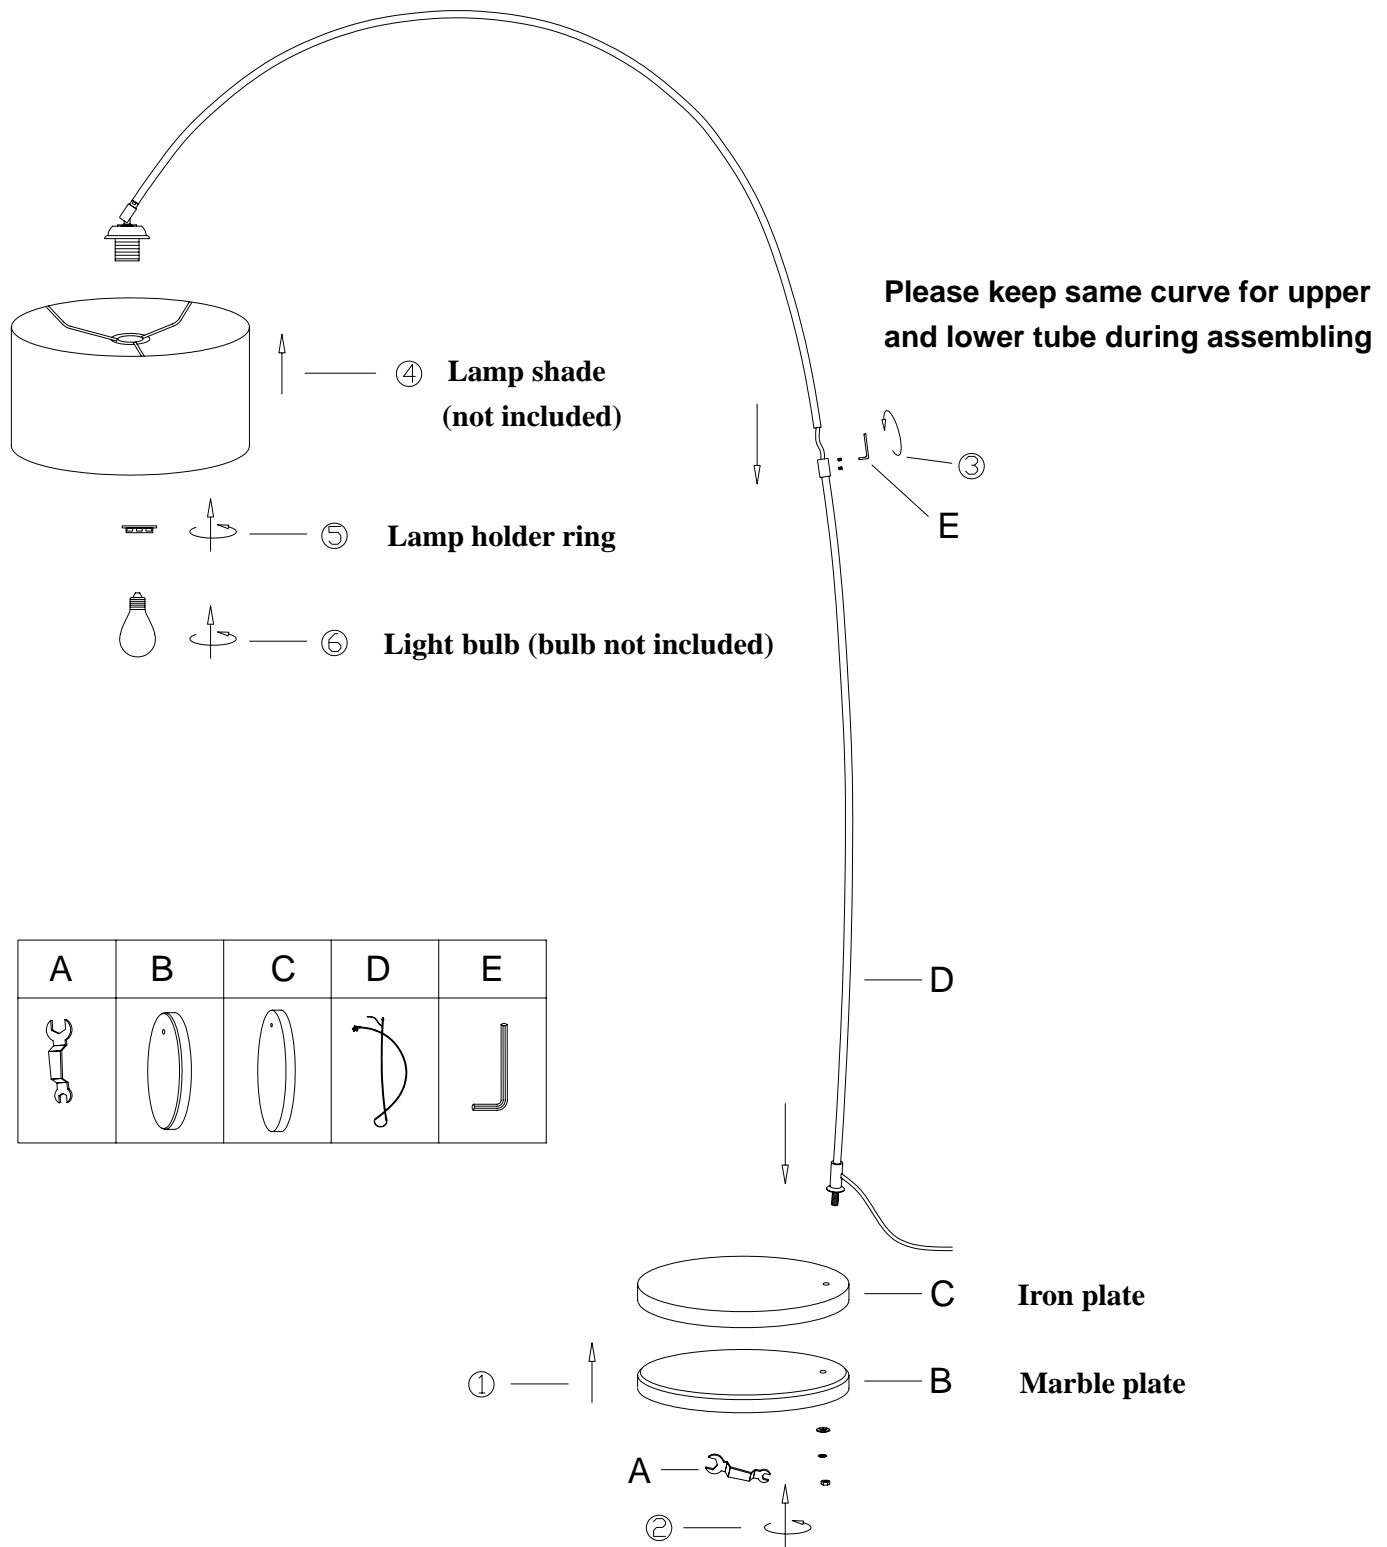

BOLIVIA FLOOR LAMP

P.S.:2 persons are required to assemble this lamp and will take around 15 minutes

ITEM NO.: L0071
SIZE: 205 CM H
MAX.60W,E27